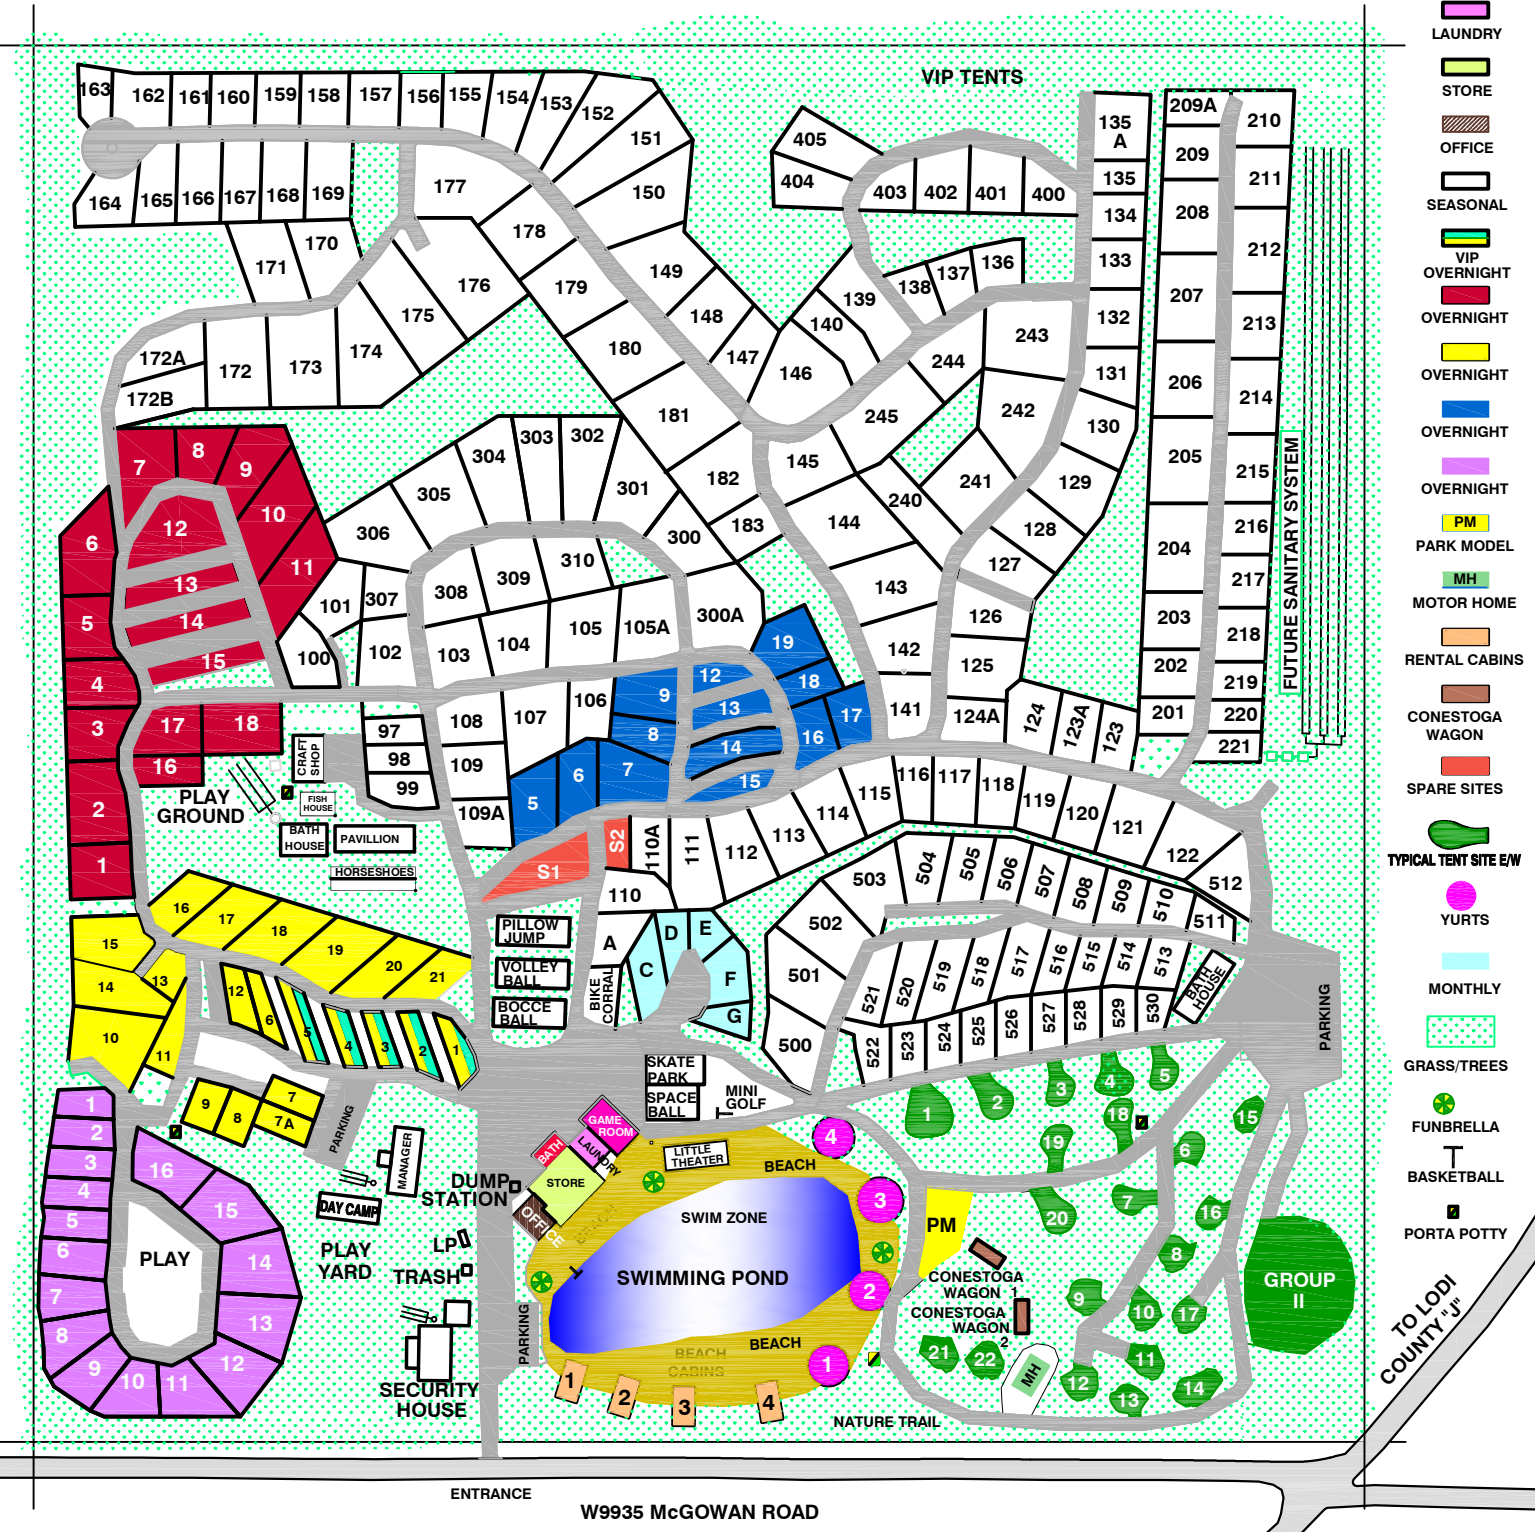

LEGEND

- GAME ROOM
- LAUNDRY
- STORE
- OFFICE
- SEASONAL
- VIP OVERNIGHT
- OVERNIGHT
- OVERNIGHT
- OVERNIGHT
- OVERNIGHT
- PM PARK MODEL
- MH MOTOR HOME
- RENTAL CABINS
- CONESTOGA WAGON
- SPARE SITES
- TYPICAL TENT SITE E/W
- YURTS
- MONTHLY
- GRASS/TREES
- FUNBRELLA
- BASKETBALL
- PORTA POTTY

ENTRANCE
W9935 MCGOWAN ROAD

TO LODI COUNTY